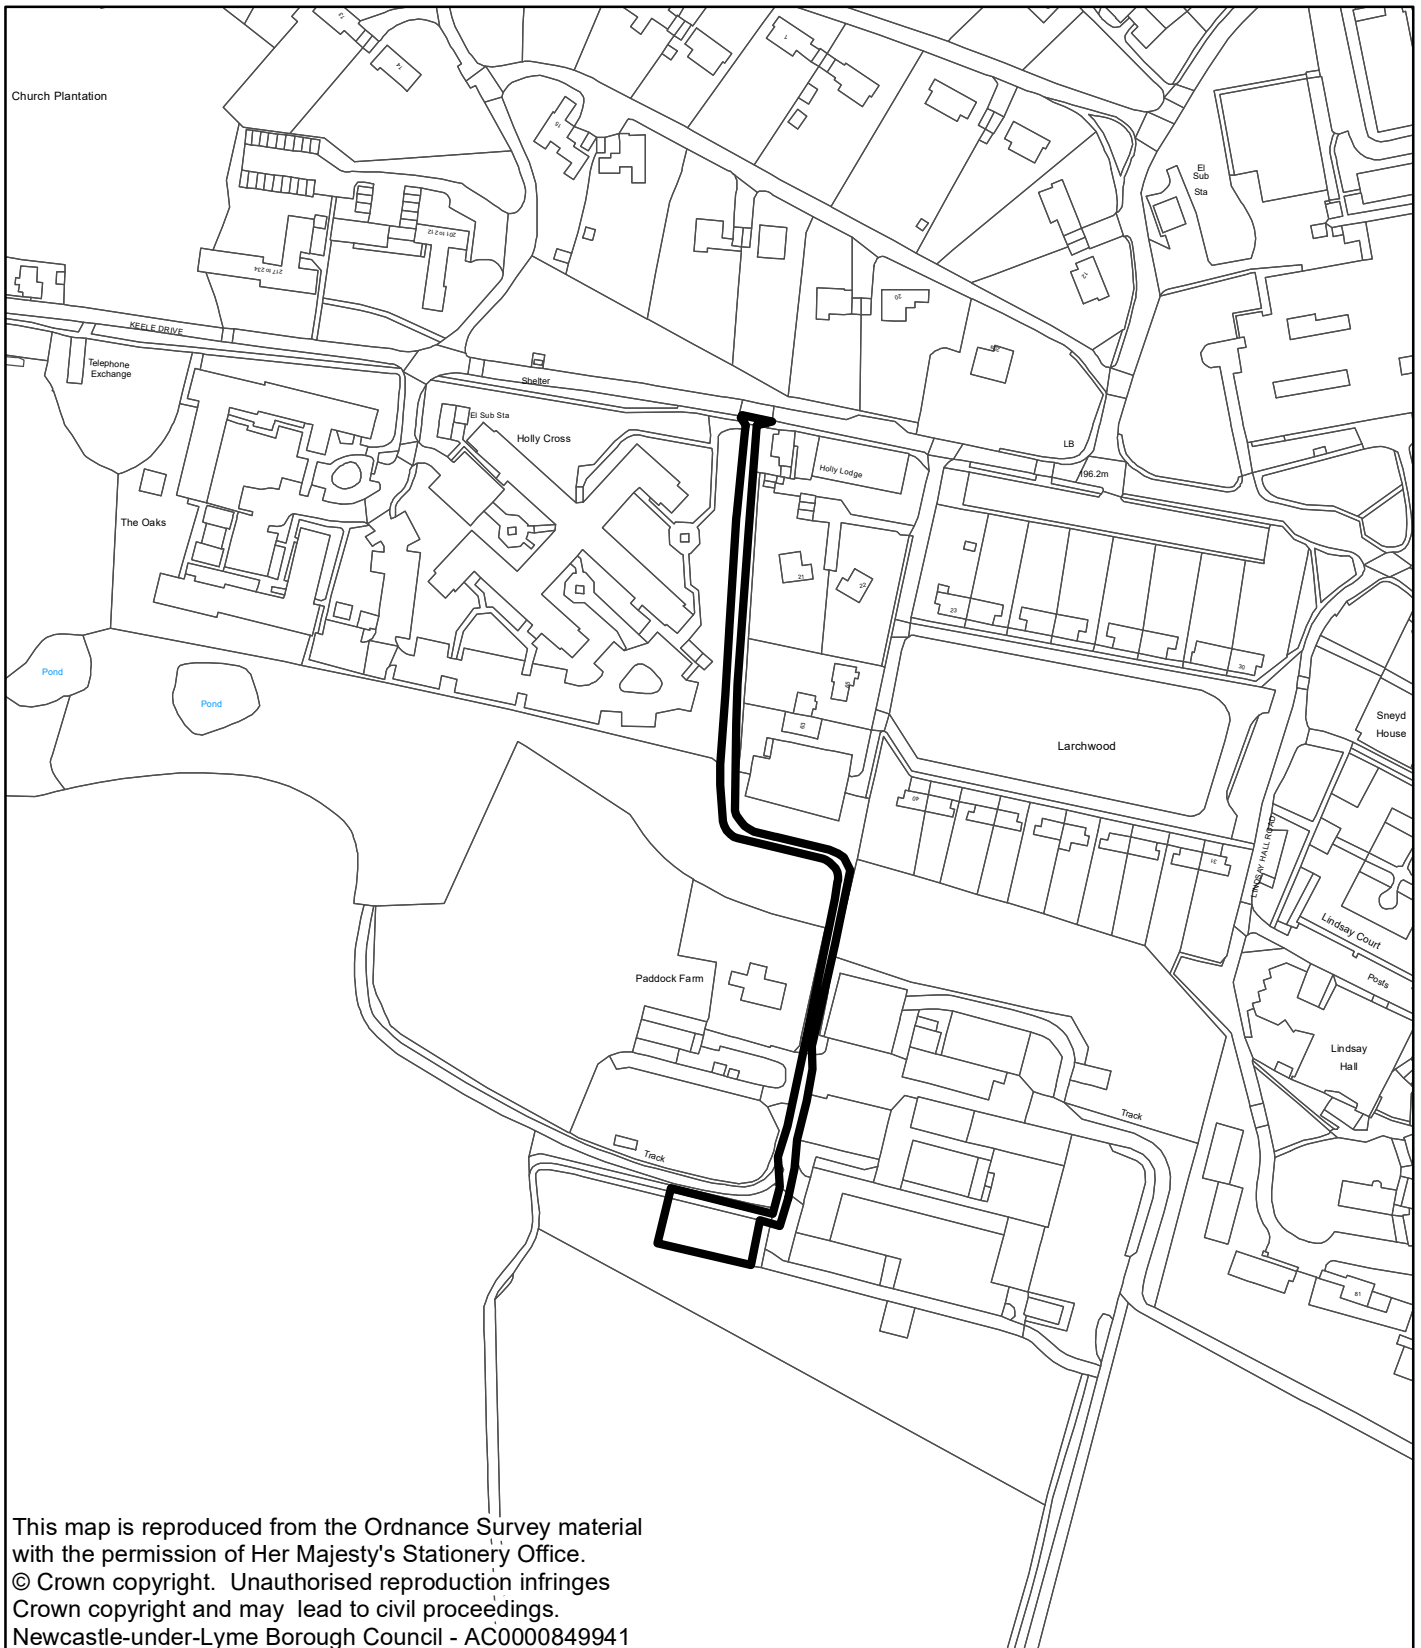

**Paddocks Farm, The Village
Keele, ST5 5BD**

This map is reproduced from the Ordnance Survey material with the permission of Her Majesty's Stationery Office.
© Crown copyright. Unauthorised reproduction infringes Crown copyright and may lead to civil proceedings.
Newcastle-under-Lyme Borough Council - AC0000849941